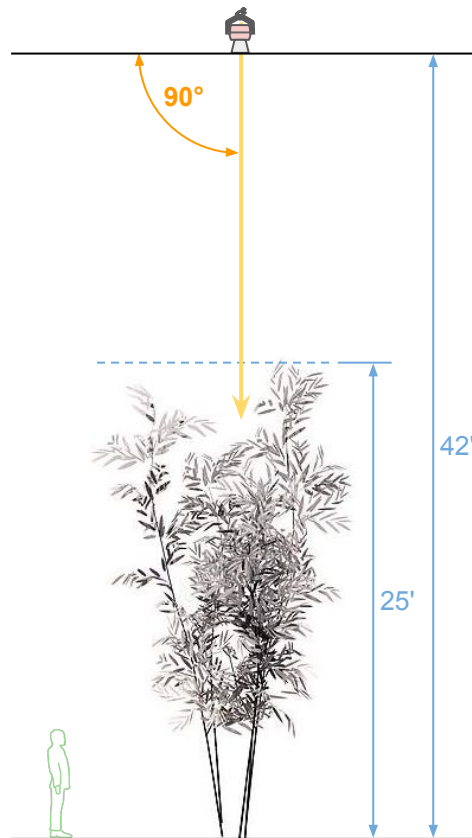

77 W Wacker Drive

Prepared by - JW
Review by - PL, CL
Revised on - Mar. 17, 2023 (x1)

77 W Wacker Drive [Result A]

Planter A Dim. - 12' 6" L x 5' W x 25' H

Heatmap 1. - 25' H

Heatmap 2. - 6' H

77 W Wacker Drive [Result B]

Planter B Dim. - 17' L x 8' 2" W x 25' H

Heatmap 1. - 25' H

Heatmap 2. - 6' H

77 W Wacker Drive [Result C]

Planter C Dim. - 5' 6" L x 5' W x 25' H

Heatmap 1. - 25' H

Heatmap 2. - 6' H

77 W Wacker Drive Lighting Layout, Top View

Total Fixture-

A

B

C

77 W Wacker Drive

Light Angle, **Side View**

Total Fixture-

77 W Wacker Drive