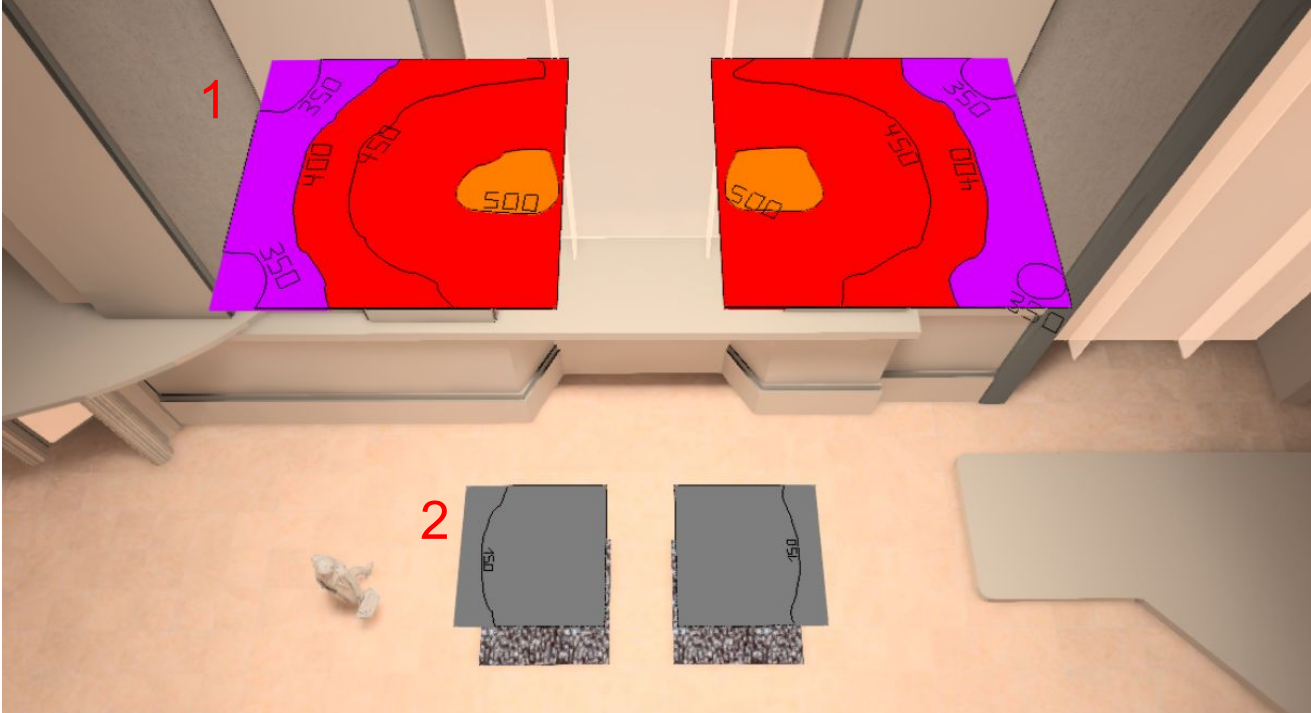

77 W Wacker Drive

Prepared by - JW
Review by - PL, CL
Revised on - Mar. 17, 2023 (x1)

77 W Wacker Drive [Result A]

Planter A Dim. - 12' 6" L x 5' W x 25' H

Heatmap 1. - 25' H

Heatmap 2. - 6' H

77 W Wacker Drive [Result B]

Planter B Dim. - 17' L x 8' 2" W x 25' H

Heatmap 1. - 25' H

Heatmap 2. - 6' H

77 W Wacker Drive [Result C]

Planter C Dim. - 5' 6" L x 5' W x 25' H

Heatmap 1. - 25' H

Heatmap 2. - 6' H

77 W Wacker Drive Lighting Layout, Top View

Total Fixture-

A

B

C

77 W Wacker Drive

Light Angle, **Side View**

Total Fixture-

77 W Wacker Drive

Part No.	Description	QTY
KSW2KN-AMZ-BK-CLP-PSX-US	W2KN AMZ, 720W, 30D, Black, Clamp, DMX Control	13