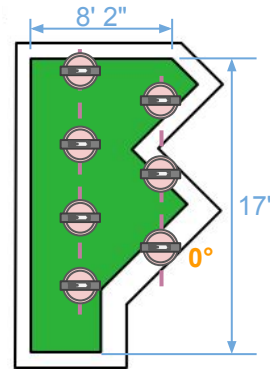

77 W Wacker Drive

Prepared by - JW
Review by - PL, CL
Revised on - Mar. 17, 2023 (x1)

77 W Wacker Drive [Result A]

Planter A Dim. - 12' 6" L x 5' W x 25' H

Heatmap 1. - 25' H

Heatmap 2. - 6' H

77 W Wacker Drive [Result B]

Planter B Dim. - 17' L x 8' 2" W x 25' H

Heatmap 1. - 25' H

Heatmap 2. - 6' H

77 W Wacker Drive [Result C]

Planter C Dim. - 5' 6" L x 5' W x 25' H

Heatmap 1. - 25' H

Heatmap 2. - 6' H

77 W Wacker Drive Lighting Layout, Top View

Total Fixture-

A

B

C

77 W Wacker Drive

Light Angle, **Side View**

Total Fixture-

77 W Wacker Drive