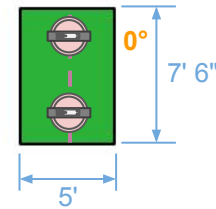

Planter B Dim. - 17' L x 8' 2" W x 25' H

Heatmap 1. - 25' H

Heatmap 2. - 6' H

77 W Wacker Drive [Result C]

Planter C Dim. - 5' 6" L x 5' W x 25' H

Heatmap 1. - 25' H

Heatmap 2. - 6' H

77 W Wacker Drive Lighting Layout, Top View

Total Fixture-

A

B

C

77 W Wacker Drive

Light Angle, **Side View**

Total Fixture-

77 W Wacker Drive