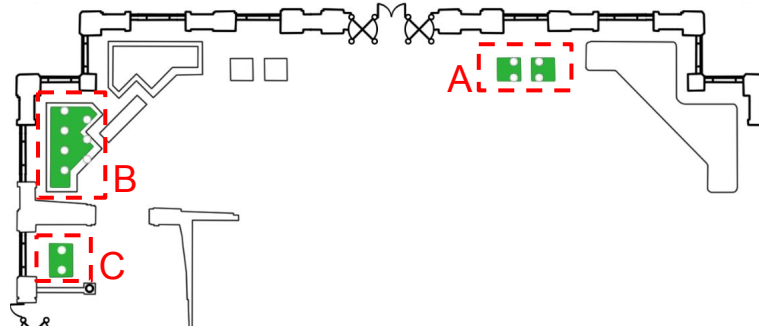

77 W Wacker Drive

Prepared by - JW
Review by - PL, CL
Revised on - Mar. 17, 2023 (x1)

77 W Wacker Drive [Result A]

Planter A Dim. - 12' 6" L x 5' W x 25' H

Heatmap 1. - 25' H

Heatmap 2. - 6' H

77 W Wacker Drive [Result B]

Planter B Dim. - 17' L x 8' 2" W x 25' H

Heatmap 1. - 25' H

Heatmap 2. - 6' H

77 W Wacker Drive [Result C]

Planter C Dim. - 5' 6" L x 5' W x 25' H

Heatmap 1. - 25' H

Heatmap 2. - 6' H

77 W Wacker Drive Lighting Layout, Top View

Total Fixture-

A

B

C

77 W Wacker Drive

Light Angle, **Side View**

Total Fixture-

77 W Wacker Drive