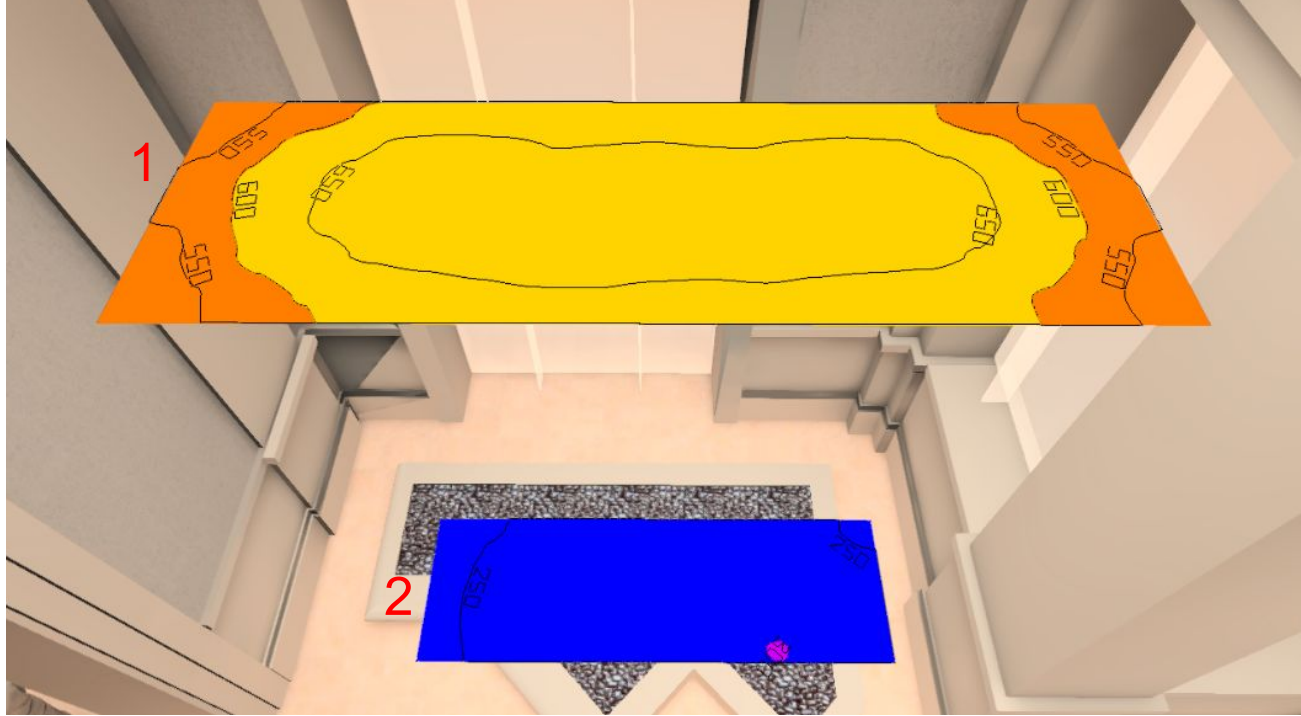

77 W Wacker Drive

Prepared by - JW
Review by - PL, CL
Revised on - Mar. 17, 2023 (x1)

77 W Wacker Drive [Result A]

Planter A Dim. - 12' 6" L x 5' W x 25' H

Heatmap 1. - 25' H

Heatmap 2. - 6' H

77 W Wacker Drive [Result B]

Planter B Dim. - 17' L x 8' 2" W x 25' H

Heatmap 1. - 25' H

Heatmap 2. - 6' H

77 W Wacker Drive [Result C]

Planter C Dim. - 5' 6" L x 5' W x 25' H

Heatmap 1. - 25' H

Heatmap 2. - 6' H

77 W Wacker Drive Lighting Layout, Top View

Total Fixture-

A

B

C

77 W Wacker Drive

Light Angle, **Side View**

Total Fixture-

77 W Wacker Drive