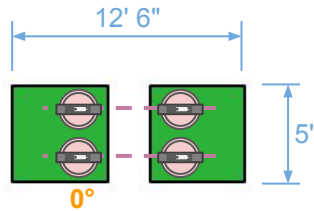

77 W Wacker Drive

Prepared by - JW
Review by - PL, CL
Revised on - Mar. 17, 2023 (x1)

77 W Wacker Drive [Result A]

Planter A Dim. - 12' 6" L x 5' W x 25' H

Heatmap 1. - 25' H

Heatmap 2. - 6' H

77 W Wacker Drive [Result B]

Planter B Dim. - 17' L x 8' 2" W x 25' H

Heatmap 1. - 25' H

Heatmap 2. - 6' H

77 W Wacker Drive [Result C]

Planter C Dim. - 5' 6" L x 5' W x 25' H

Heatmap 1. - 25' H

Heatmap 2. - 6' H

77 W Wacker Drive Lighting Layout, Top View

Total Fixture-

A

B

C

77 W Wacker Drive

Light Angle, **Side View**

Total Fixture-

77 W Wacker Drive