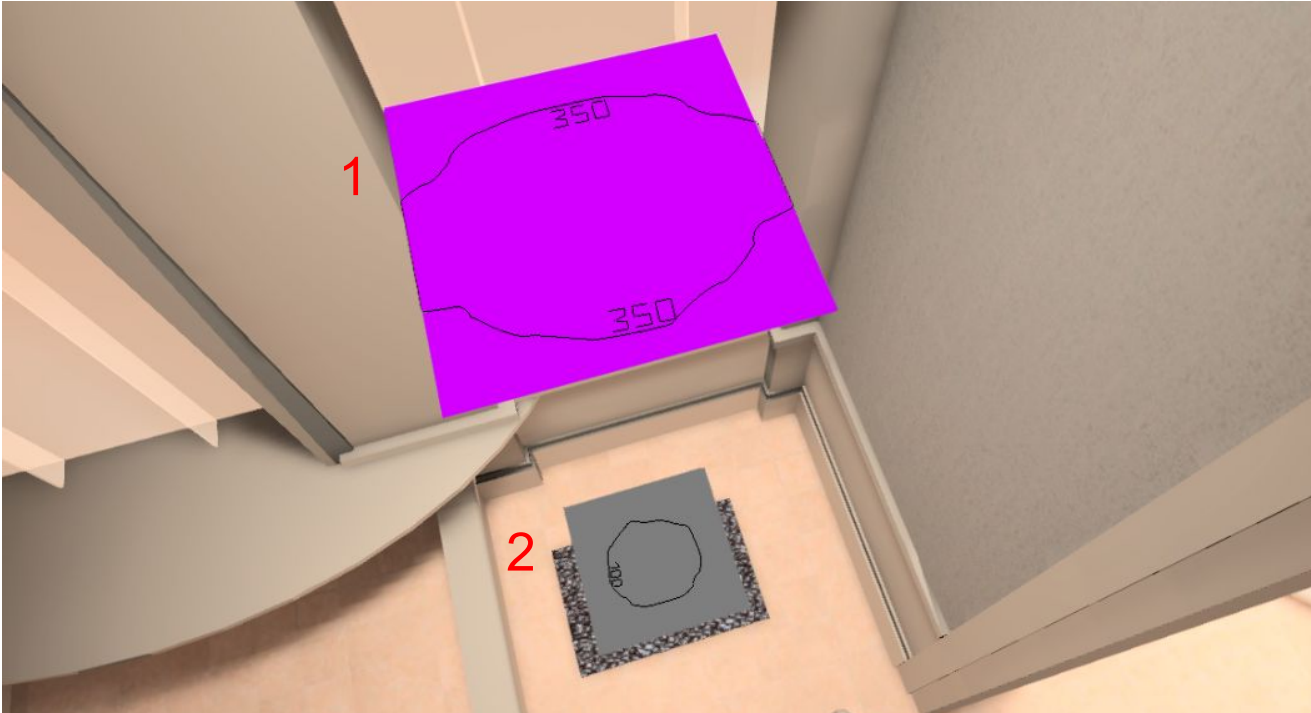

77 W Wacker Drive

Prepared by - JW
Review by - PL, CL
Revised on - Mar. 17, 2023 (x1)

77 W Wacker Drive [Result A]

Planter A Dim. - 12' 6" L x 5' W x 25' H

Heatmap 1. - 25' H

Heatmap 2. - 6' H

77 W Wacker Drive [Result B]

Planter B Dim. - 17' L x 8' 2" W x 25' H

Heatmap 1. - 25' H

Heatmap 2. - 6' H

77 W Wacker Drive [Result C]

Planter C Dim. - 5' 6" L x 5' W x 25' H

Heatmap 1. - 25' H

Heatmap 2. - 6' H

77 W Wacker Drive Lighting Layout, Top View

Total Fixture-

A

B

C

77 W Wacker Drive

Light Angle, **Side View**

Total Fixture-

77 W Wacker Drive

Part No.	Description	QTY
KSW2KN-AMZ-BK-CLP-PSX-US	W2KN AMZ, 720W, 30D, Black, Clamp, DMX Control	13